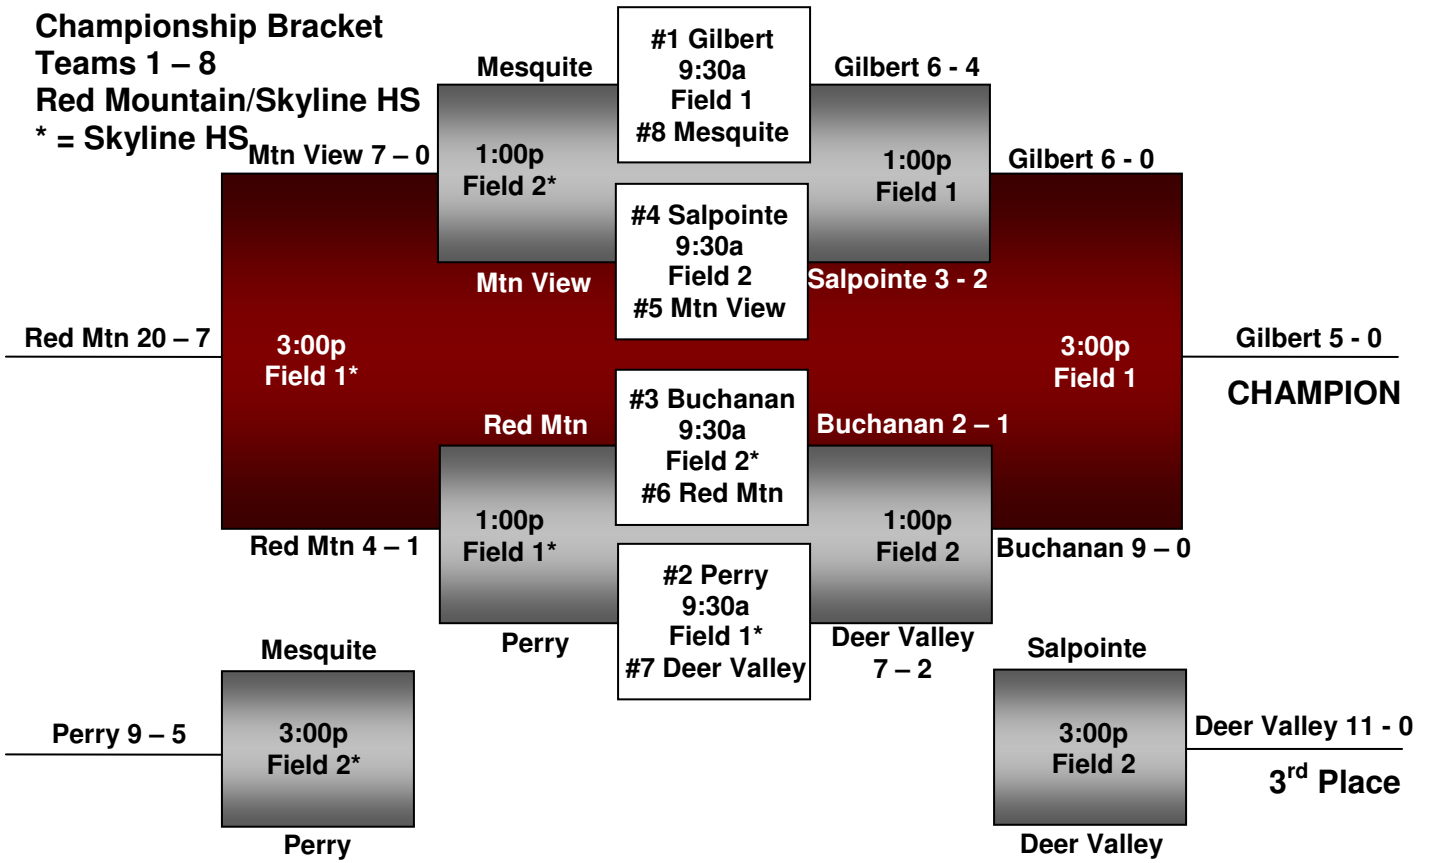

Schedule of Play

Red Mountain HS	Skyline HS
Wednesday	
6:00 Field 1 Boulder Creek [0] vs Mesquite [9]	6:00 Field 1 Basha [18] vs Desert Ridge [9]
6:00 Field 2 Perry [15] vs Highland [9]	6:00 Field 2 Salpointe [0] vs Gilbert [12]
8:00 Field 1 Red Mountain [3] vs Perry [5]	8:00 Field 1 Salpointe [3] vs Skyline [2]
8:00 Field 2 Mesquite [17] vs Mtn Pointe [4]	8:00 Field 2 Tucson [8] vs Deer Valley [7]
Thursday	
4:00 Field 1 Mesquite [5] vs Red Mountain [11]	4:00 Field 1 Deer Valley vs Basha
4:00 Field 2 Mtn Pointe [0] vs Mtn View [3]	4:00 Field 2 Gilbert [7] vs Tucson [0]
6:00 Field 1 Mountain View [7] vs Highland [8]	6:00 Field 1 Skyline [2] vs Basha [12]
6:00 Field 2 Mtn Pointe [0] vs Buchanan [5]	6:00 Field 2 Queen Creek [0] vs Gilbert [4]
8:00 Field 1 Red Mtn [17] vs Boulder Creek [0]	8:00 Field 1 Desert Ridge [7] vs Skyline [6]
8:00 Field 2 Highland [0] vs Buchanan [7]	8:00 Field 2 Tucson [1] vs Queen Creek [15]
Friday	
4:00 Field 1 Buchanan [1] vs Mtn View [1]	4:00 Field 1 Skyline [8] vs Tucson [9]
4:00 Field 2 Boulder Creek [0] vs Perry [16]	4:00 Field 2 Queen Creek [5] vs Drt Ridge [8]
6:00 Field 1 Mtn View [18] vs Boulder Creek [0]	6:00 Field 1 Basha [5] vs Salpointe [7]
6:00 Field 2 Perry [8] vs Mesquite [7]	6:00 Field 2 Deer Valley [7] vs Queen Creek [1]
8:00 Field 1 Buchanan [2] vs Red Mountain [0]	8:00 Field 1 Desert Ridge [2] vs Salpointe [4]
8:00 Field 2 Highland [6] vs Mtn Pointe [7]	8:00 Field 2 Gilbert [4] vs Deer Valley [3]

At Red Mountain HS and Skyline HS, Field 1 = Varsity Field & Field 2 = JV Field

Championship Bracket
Teams 1 – 8
Red Mountain/Skyline HS
 * = Skyline HS

Consolation Bracket
Teams 9 – 16
Red Mountain Park