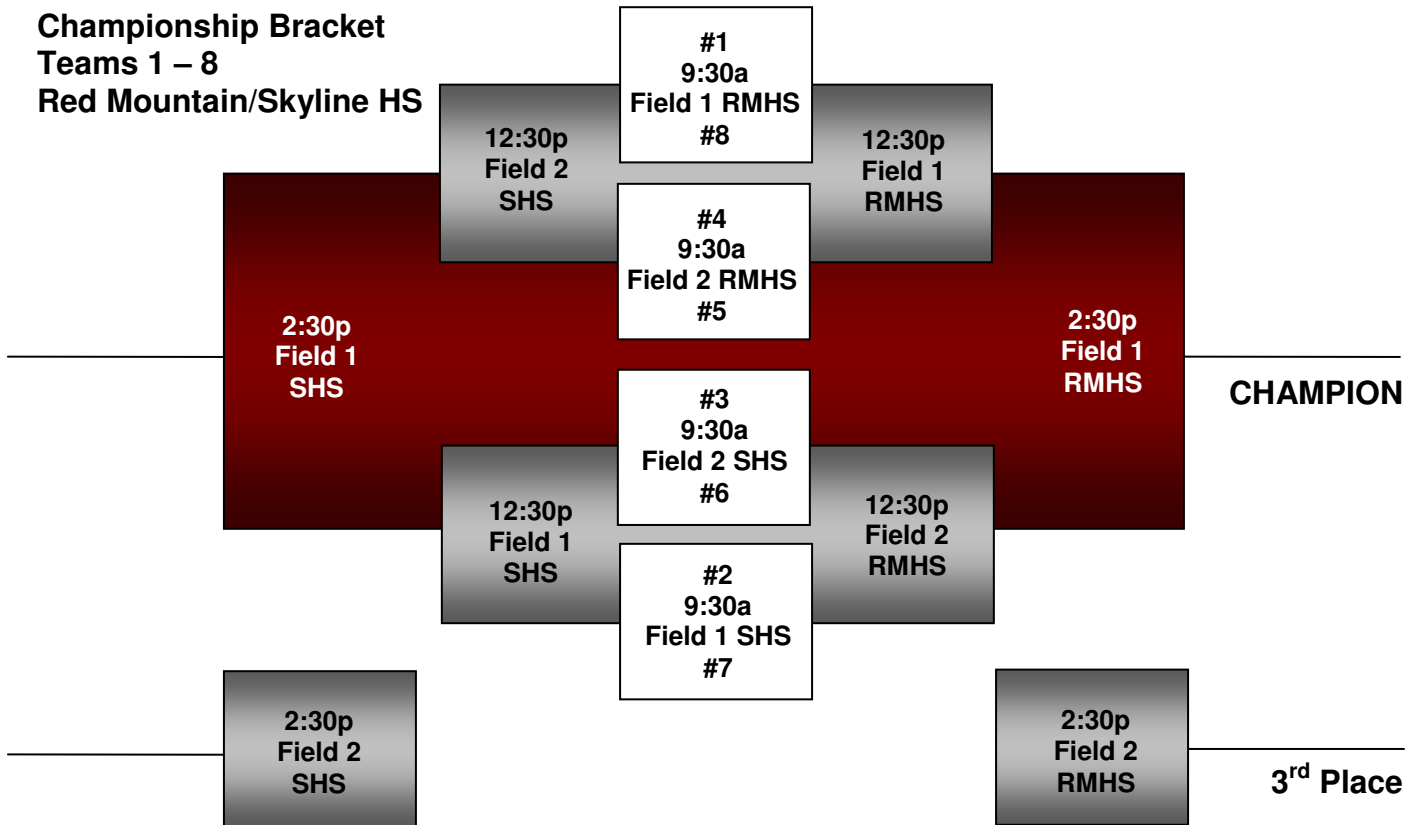

Championship Bracket
Teams 1 – 8
Red Mountain/Skyline HS