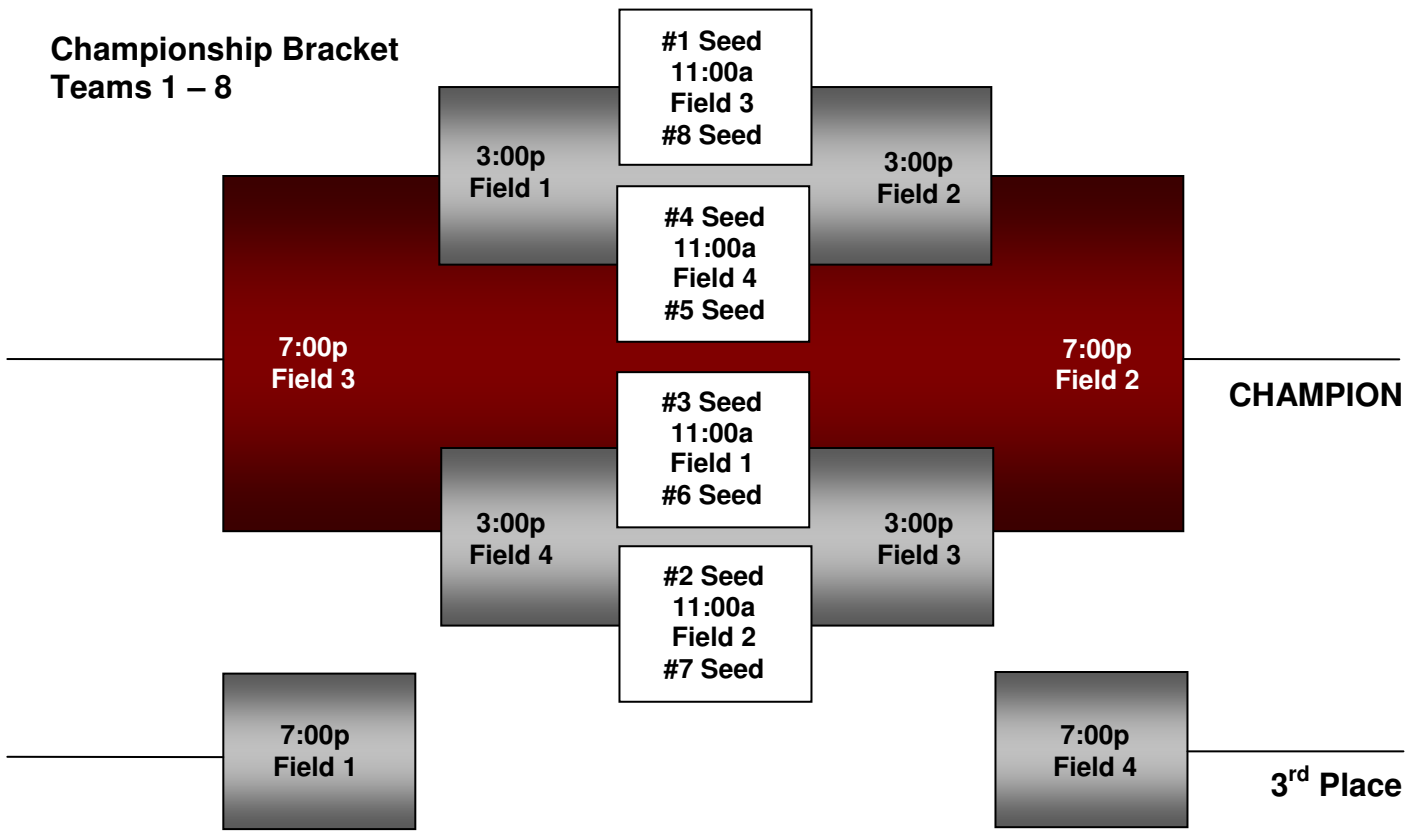

**Championship Bracket
Teams 1 – 8**